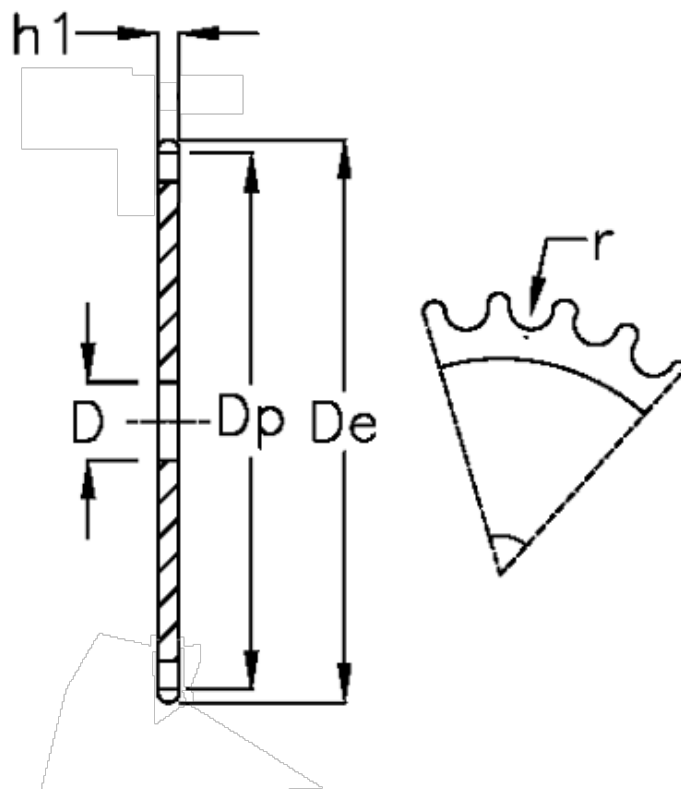

Article number: 616021006049

Description: Plate wheel 10 B-1 Z=49 simplex

## Measures

C	= 2
D	= 20
De	= 255.2
Dp	= 247.78
For chain size	= 5/8 x 3/8
For chain type	= 10 B-1
h1	= 9.1
Number of teeth	= 49

r = 10.16